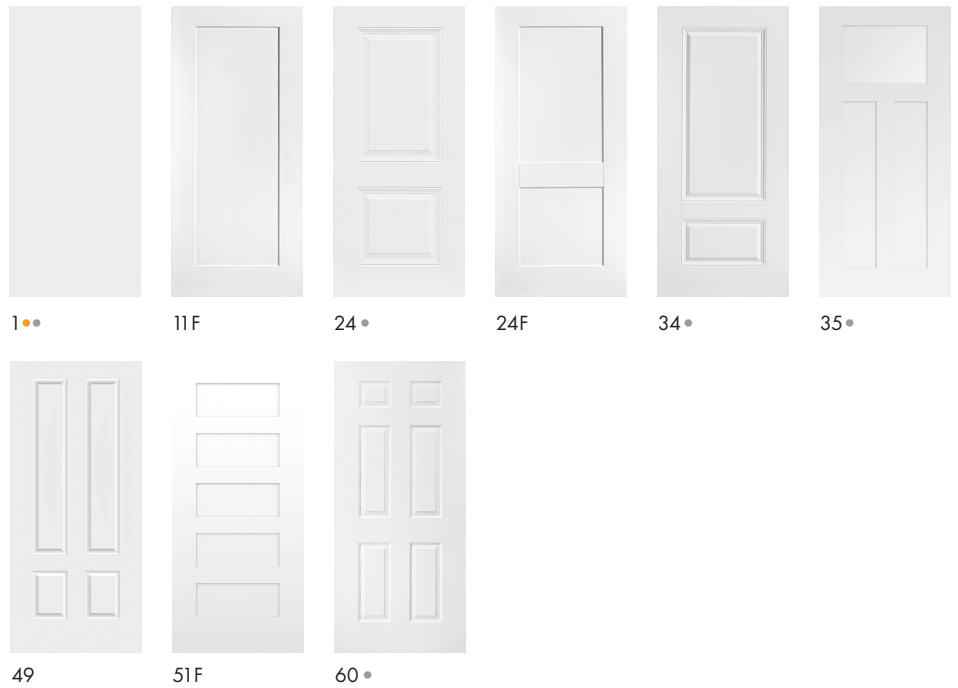

TIMBERLINE (Smooth Fiberglass)

The Timberline smooth fiberglass door series is designed with energy and thermal performance in mind, while providing depth and dimension to your entryway. Available in 45 paint colors and custom paint colors.