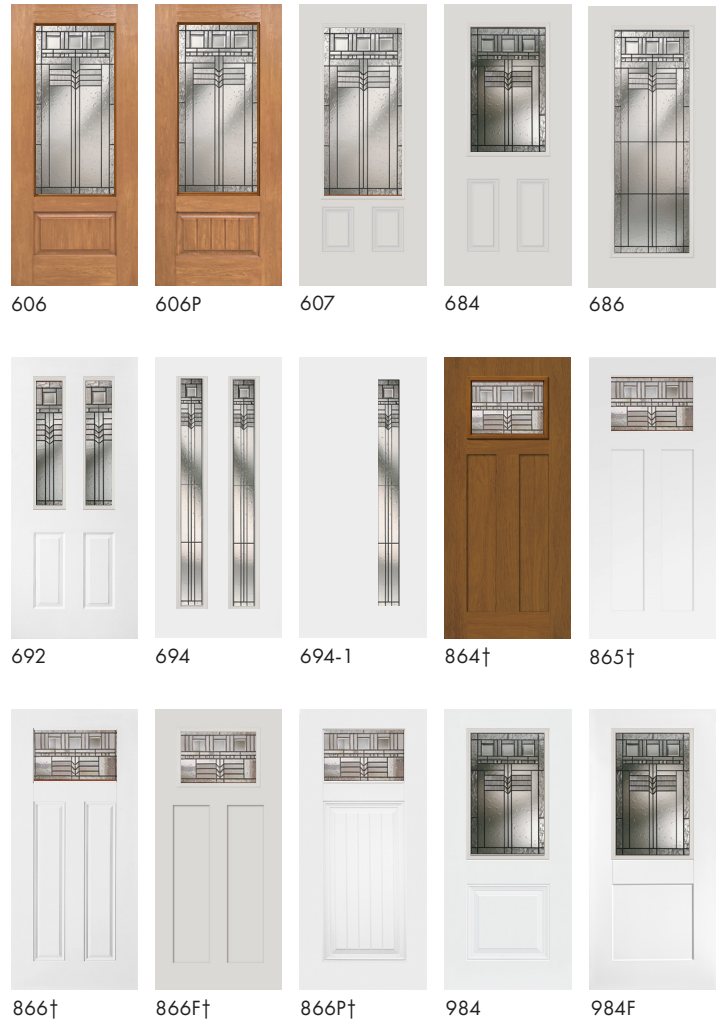

Sidelites

422 690 692 694

• 6/8 height • 7/0 height • 8/0 height † Optional dentil shelf

Doors

Patina coming

	cambridge smooth	norwood textured	timberline smooth	timberline textured oak	timberline textured fir	timbergrain cherry	timbergrain fir	timbergrain knotty alder	timbergrain mahogany	timbergrain oak
steel doors			fiberglass doors							
606	●		●	●		●	●			●
606P						●	●			●
607	●	●	●	●		●			●	●
684	●	●	●	●		●			●	●
686	●	●	●	●	●	●	●	●	●	●
692	●	●	●	●						
694	●	●	●							
694-1	●	●	●							
864							●	●		
865			●		●					
866	●	●								
866F	●	●	●							
866P	●		●							
984	●	●	●	●				●	●	
984F	●	●	●	●				●	●	●
984P	●	●	●	●	●			●	●	●
steel sidelites			fiberglass sidelites							
422	●	●	●	●		●	●		●	●
690						●	●	●	●	●
692	●	●	●	●		●	●	●	●	●
694	●	●	●	●		●	●	●	●	●