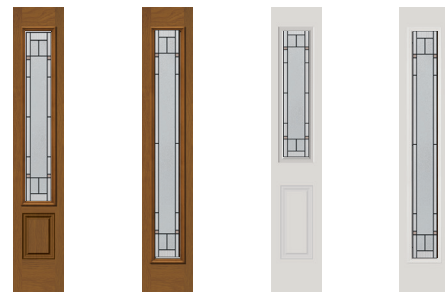

Sidelites

422 690 692 694

• 6/8 height • 7/0 height • 8/0 height † Optional dentil shelf