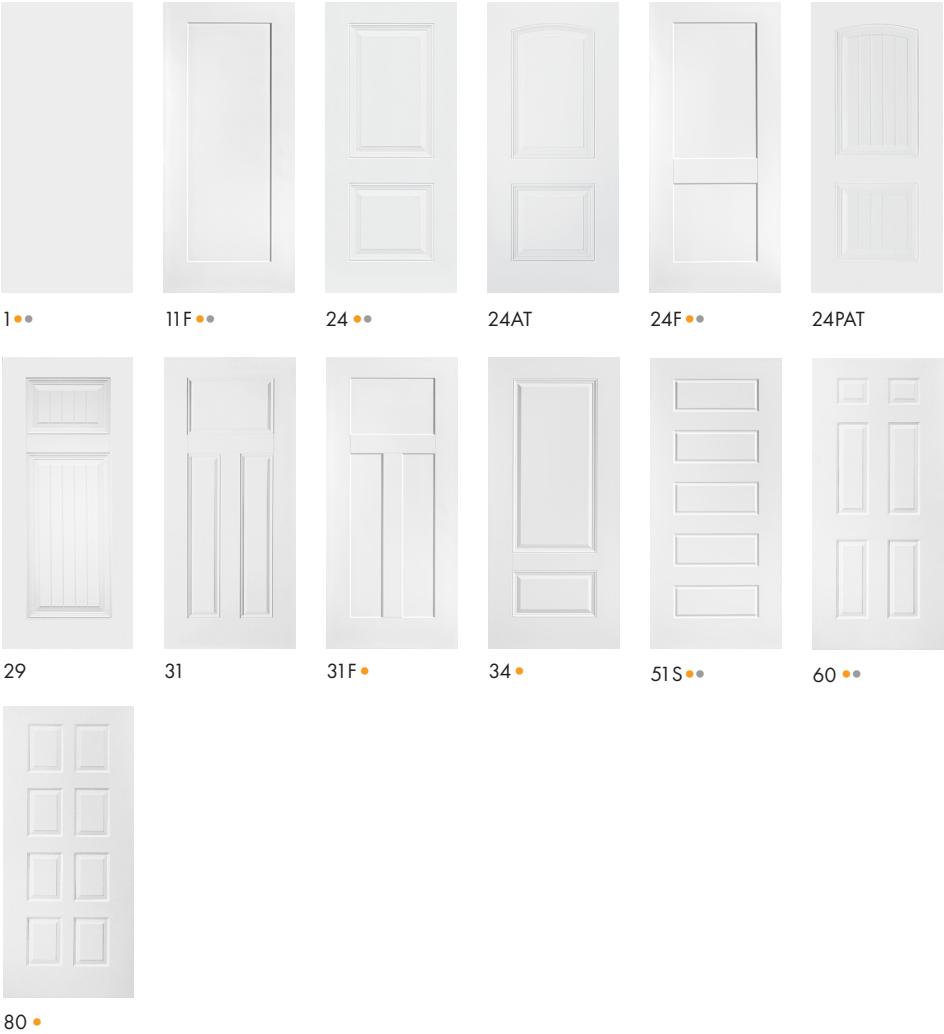

CAMBRIDGE (Smooth Steel)

Cambridge smooth steel doors are designed for strength, security, and durability. This premium, insulated door system is constructed with a full steel-edge perimeter that offers additional strength and the industry's highest security rating. Available in 45 paint colors and custom paint colors.