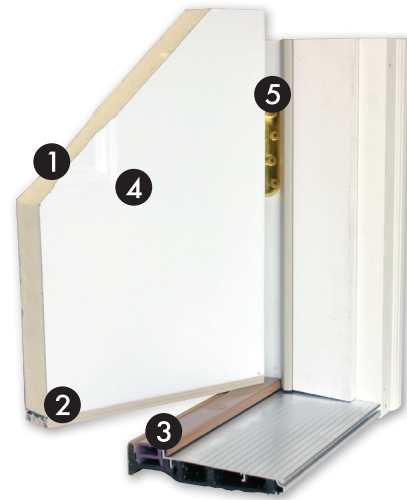

– James C., Columbus, OH

Fiberglass

Fiberglass entry doors offer the most advanced, highest quality fiberglass available on the market.

- 1 **Strong, rigid polyurethane** foam core.
- 2 **Fiberglass reinforced skins** are resistant to dents, splintering, and corrosion.
- 3 **Engineered Composite Bottom Rail** prevents moisture from seeping into the door.
- 4 **Auto-adjusting threshold** forms tight seal.
- 5 **High Performance Weather Stripping** further strengthens and weather-proofs entry door.