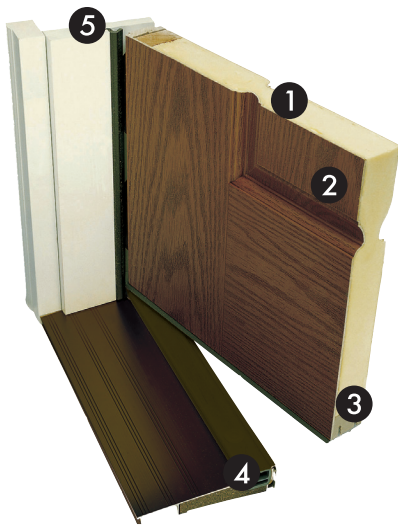

– James C., Columbus, OH

Fiberglass

Fiberglass entry doors offer the most advanced, highest quality fiberglass available on the market.

- 1 **Strong, rigid polyurethane** foam core.
- 2 **Fiberglass reinforced skins** are resistant to dents, splintering, and corrosion.
- 3 **Engineered Composite Bottom Rail** prevents moisture from seeping into the door.
- 4 **Auto-adjusting threshold** forms tight seal.
- 5 **High Performance Weather Stripping** further strengthens and weather-proofs entry door.